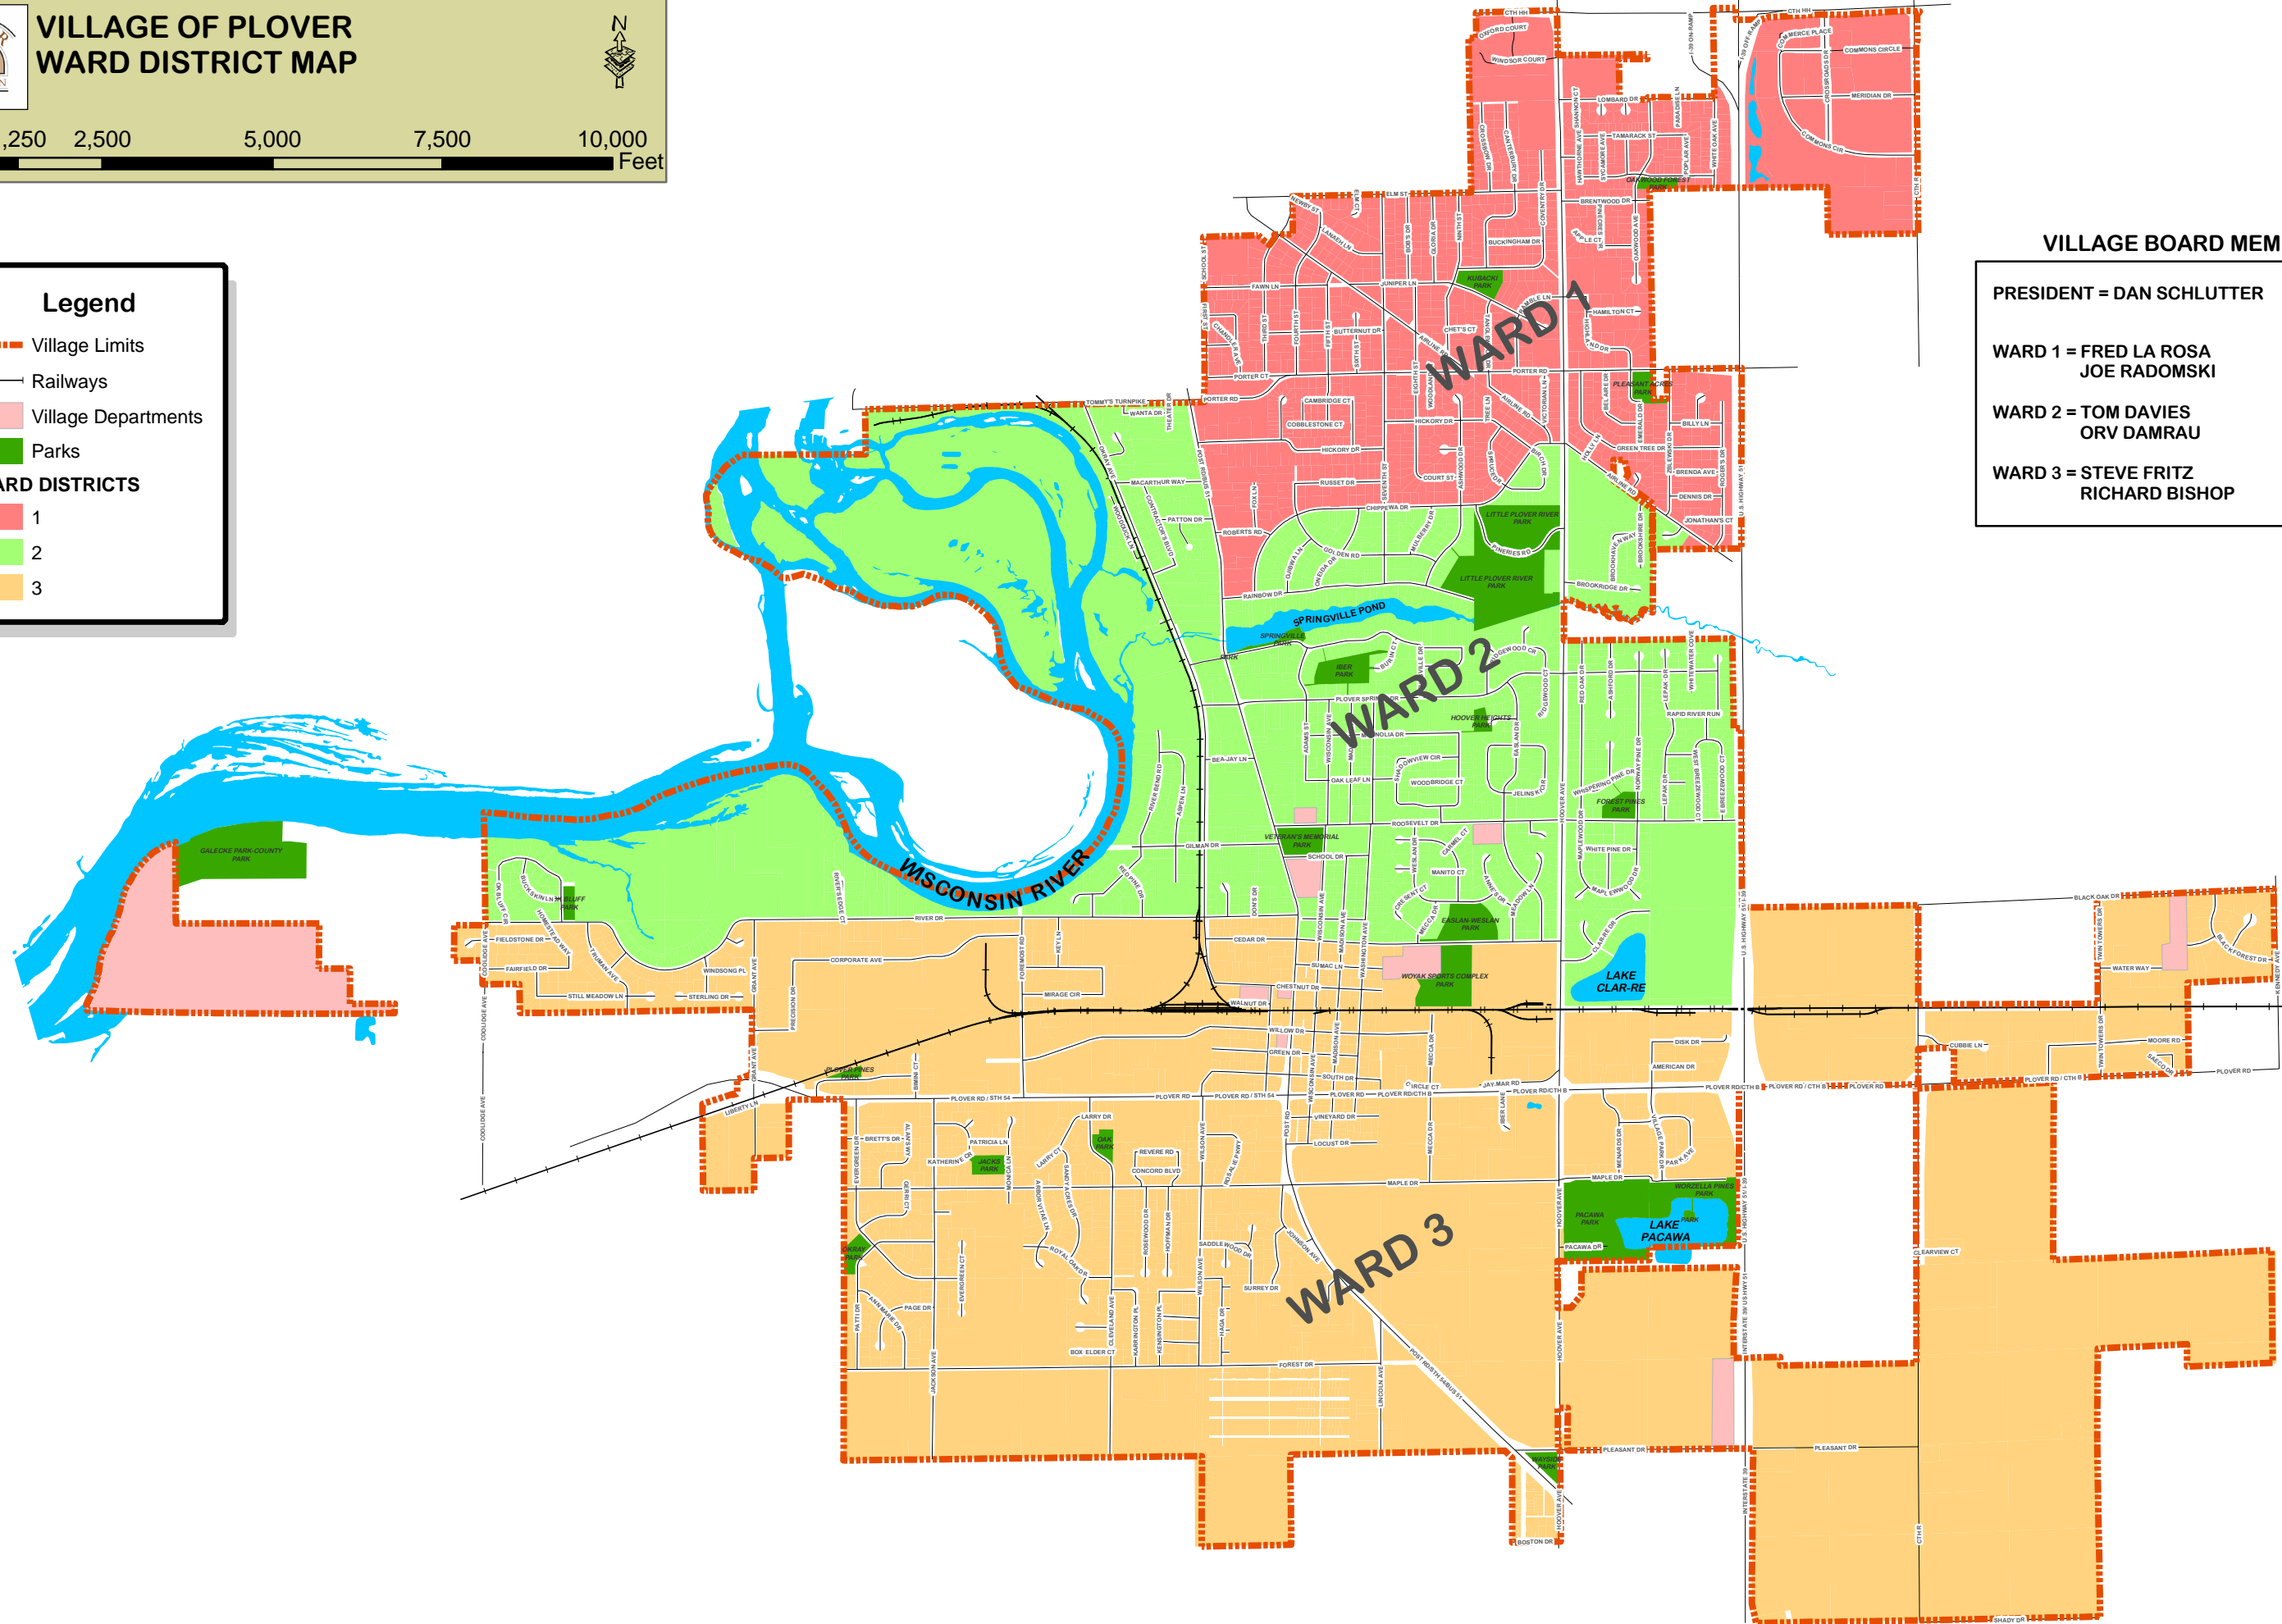

VILLAGE OF PLOVER WARD DISTRICT MAP

0 1,250 2,500 5,000 7,500 10,000 Feet

Legend

- Village Limits
- Railways
- Village Departments
- Parks

WARD DISTRICTS

- 1
- 2
- 3

VILLAGE BOARD MEMBERS

PRESIDENT = DAN SCHLUTTER	341-1687
WARD 1 = FRED LA ROSA	344-7028
JOE RADOMSKI	344-7334
WARD 2 = TOM DAVIES	344-2457
ORV DAMRAU	341-5459
WARD 3 = STEVE FRITZ	344-7671
RICHARD BISHOP	344-3118