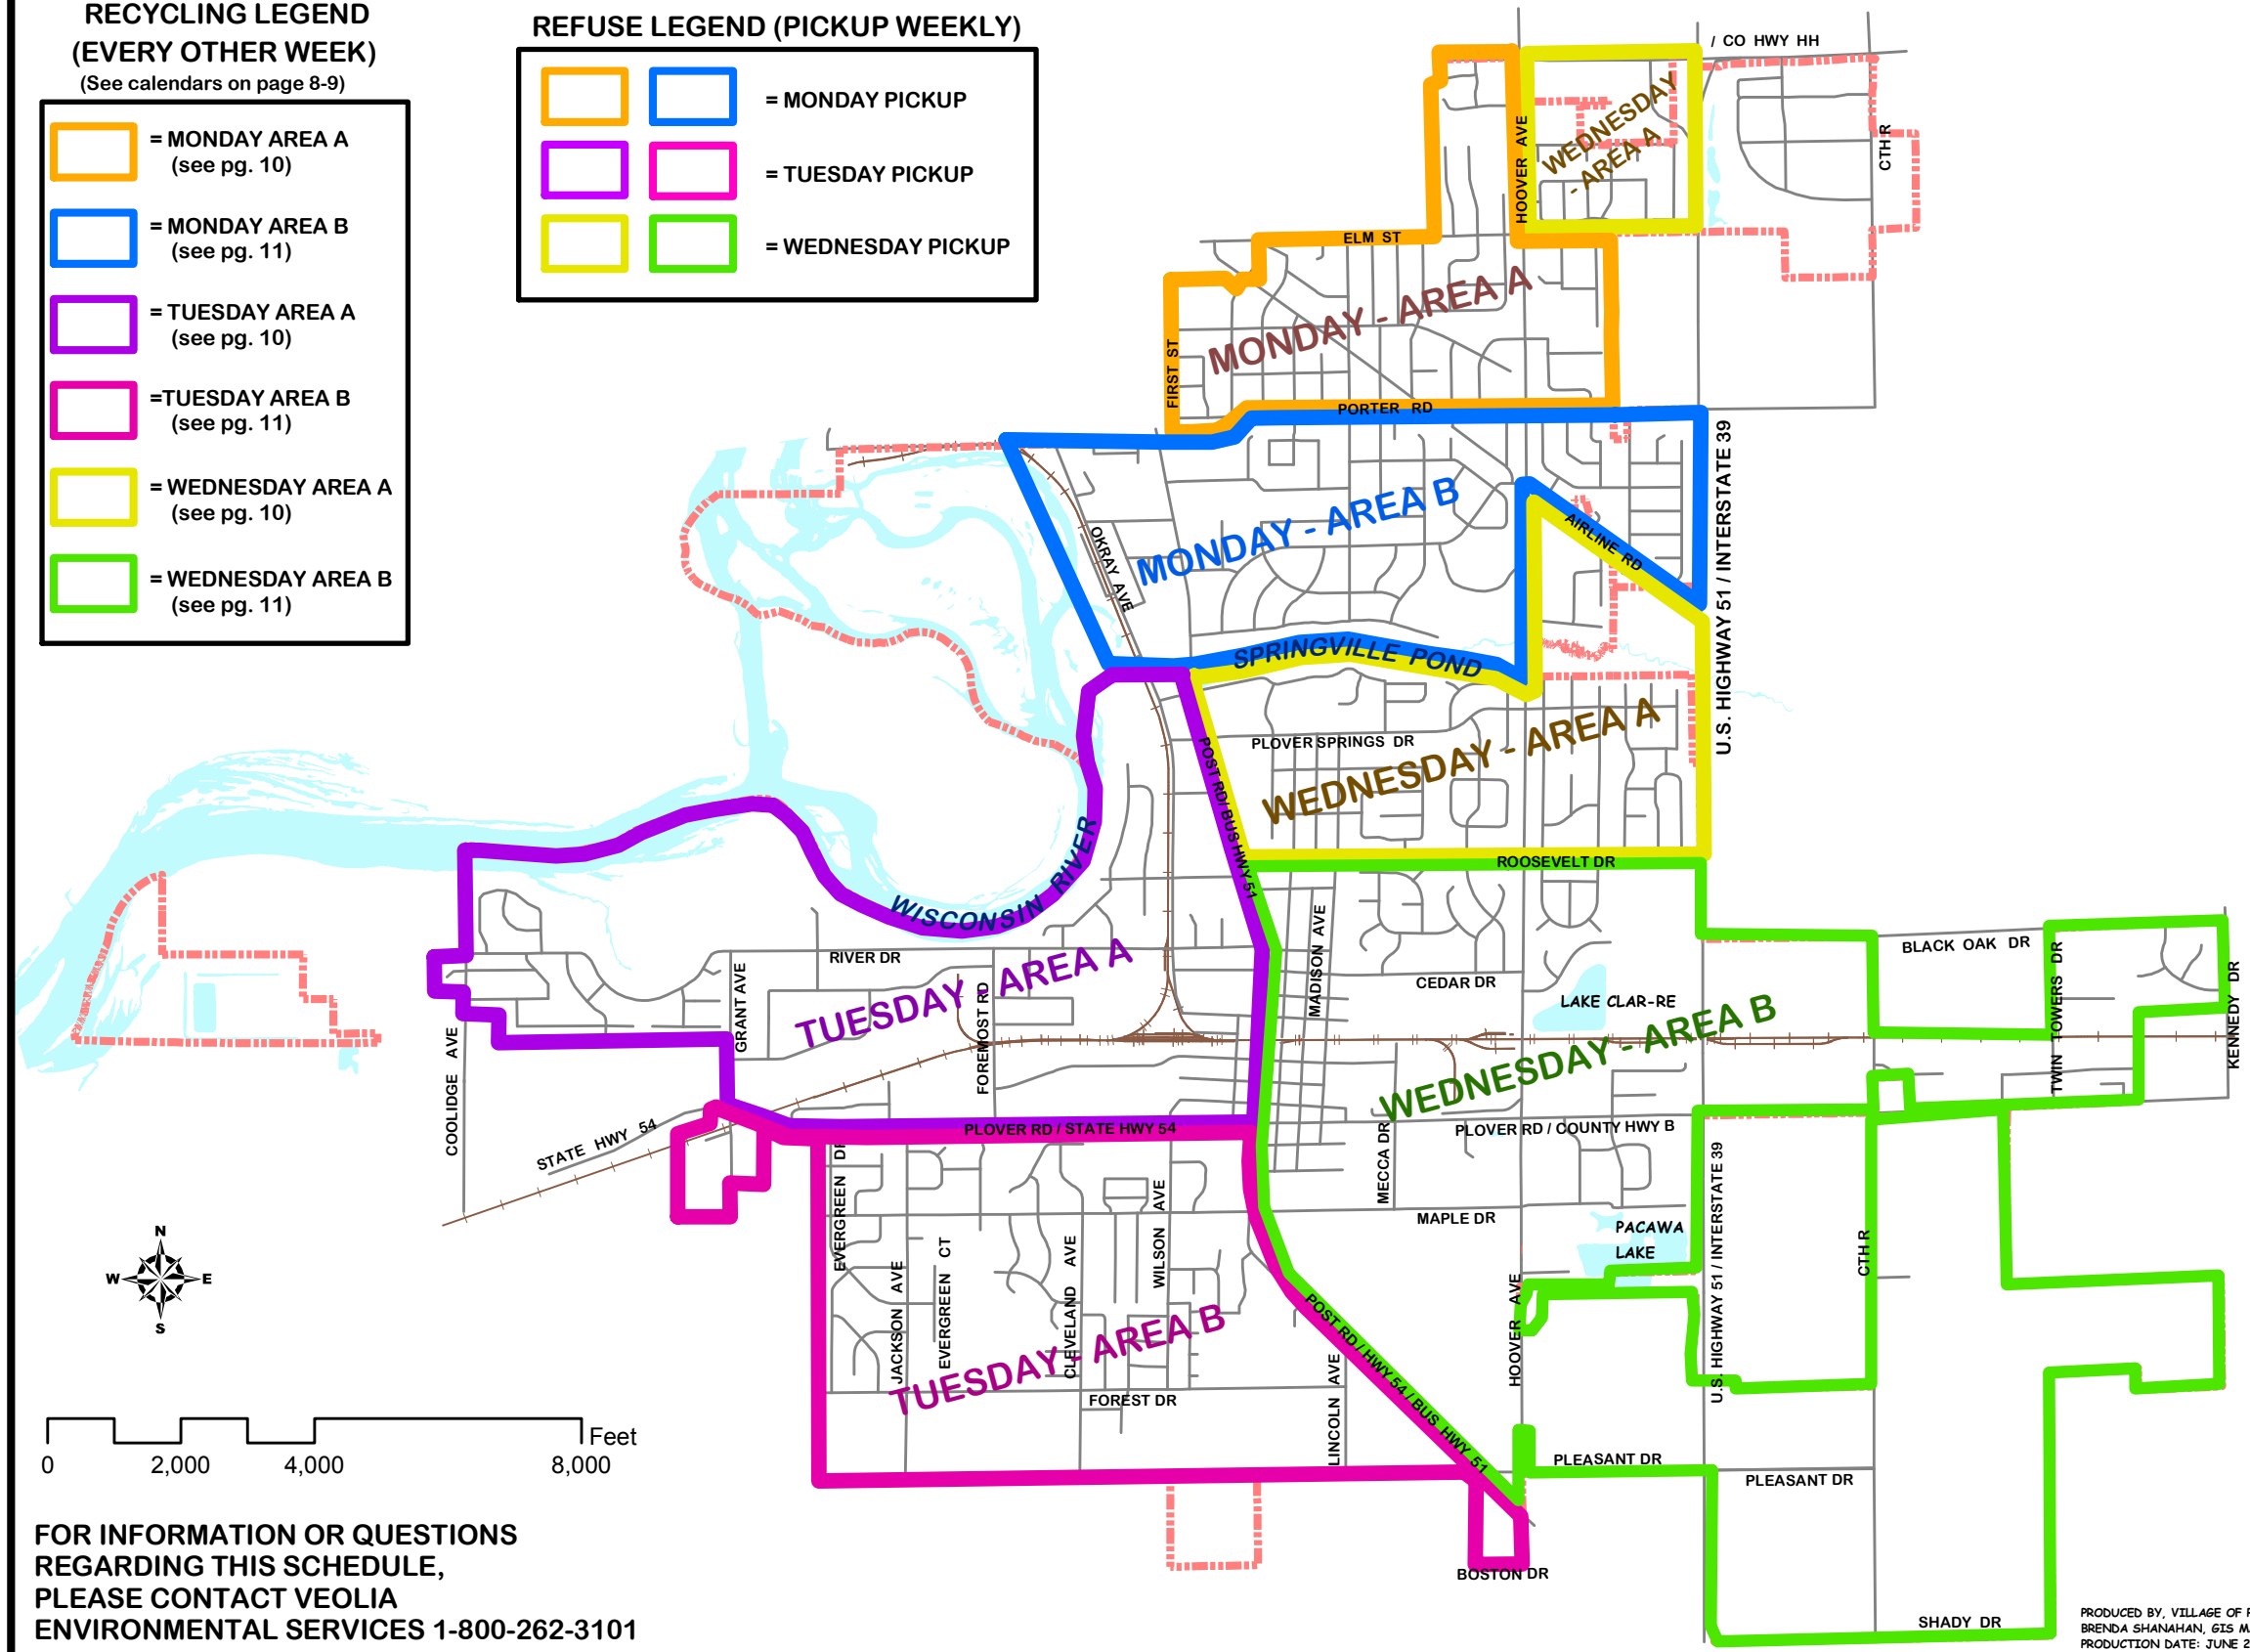

VILLAGE OF PLOVER - REFUSE/RECYCLING PICKUP SCHEDULE MAP

RECYCLING LEGEND (EVERY OTHER WEEK) (See calendars on page 8-9)

- = MONDAY AREA A
(see pg. 10)
- = MONDAY AREA B
(see pg. 11)
- = TUESDAY AREA A
(see pg. 10)
- = TUESDAY AREA B
(see pg. 11)
- = WEDNESDAY AREA A
(see pg. 10)
- = WEDNESDAY AREA B
(see pg. 11)

REFUSE LEGEND (PICKUP WEEKLY)

- = MONDAY PICKUP
- = TUESDAY PICKUP
- = WEDNESDAY PICKUP

FOR INFORMATION OR QUESTIONS
REGARDING THIS SCHEDULE,
PLEASE CONTACT VEOLIA
ENVIRONMENTAL SERVICES 1-800-262-3101

PRODUCED BY, VILLAGE OF PLOVER
BRENDA SHANAHAN, GIS MANAGER
PRODUCTION DATE: JUNE 2010