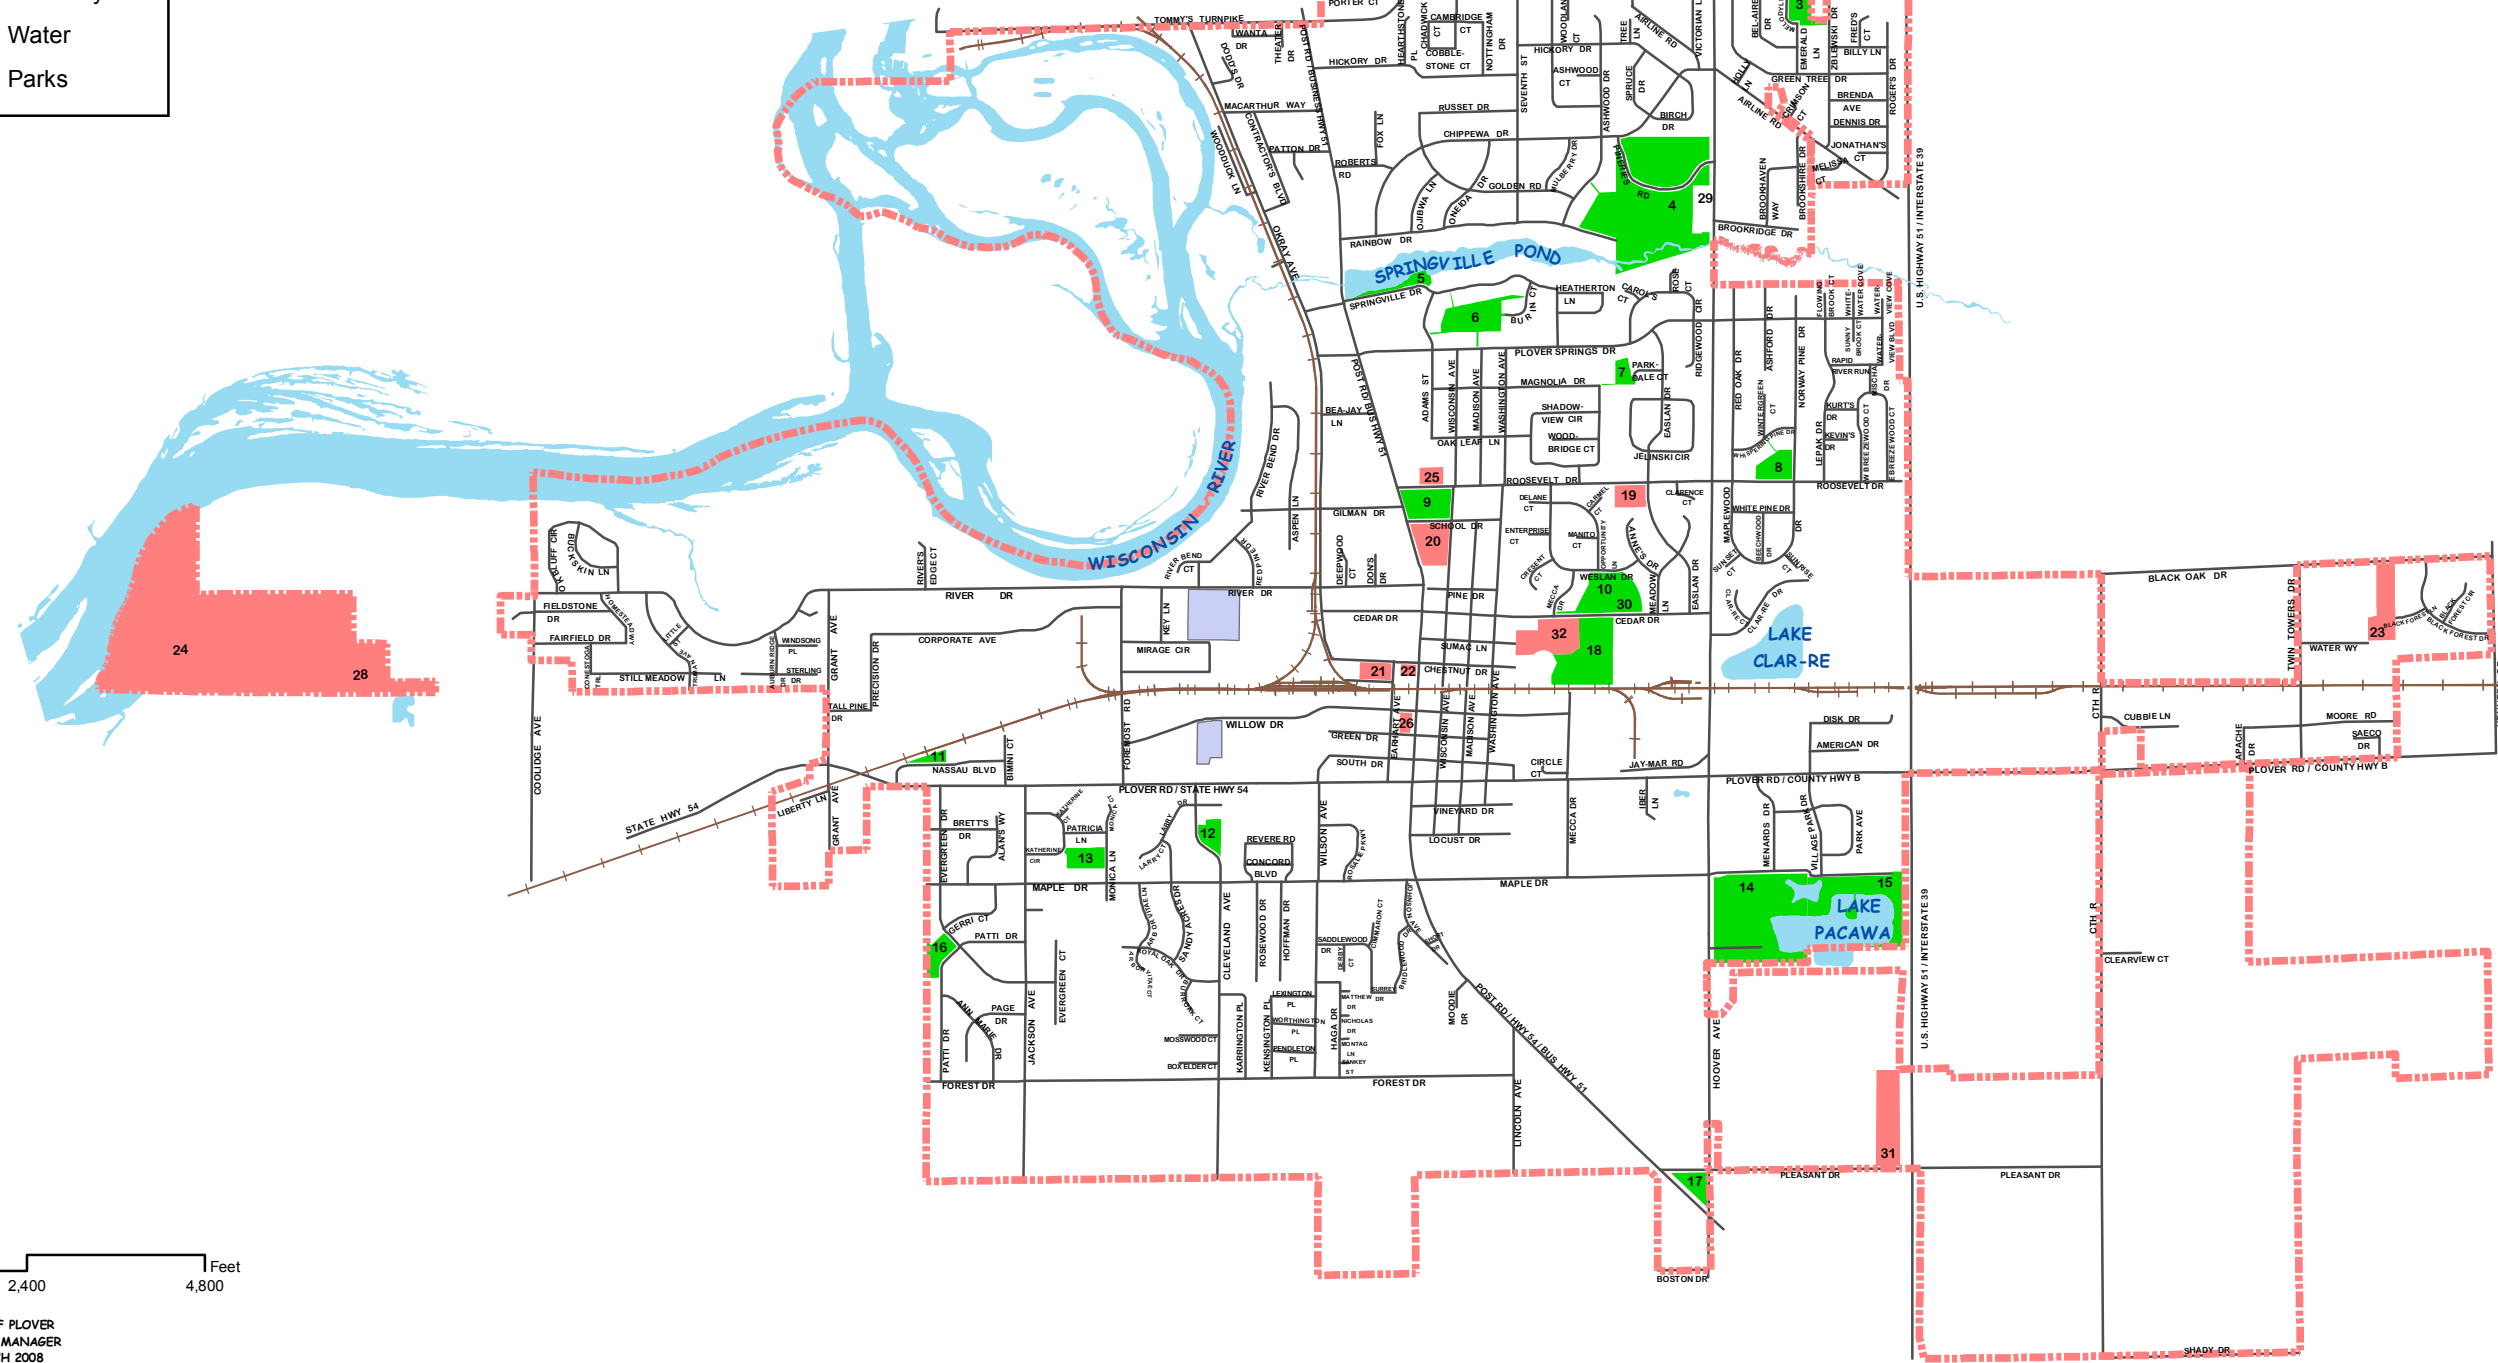

VILLAGE OF PLOVER

Portage County, Wisconsin

STREET MAP

LEGEND

- Village Limits
- Railroad
- cemetery
- Water
- Parks

PARKS & MUNICIPAL SERVICES

1. OAKWOOD FOREST
2. KUBACK
3. PLEASANT ACRES
4. LITTLE PLOVER RIVER
5. SPRINGVILLE POND
6. IBER
7. HOOVER HEIGHTS
8. FOREST PINES
9. VETERAN'S MEMORIAL
10. EASLAN-WESLAN
11. PLOVER PINES
12. OAK
13. JACK'S
14. LAKE PACAWA (LIONS CLUB)
15. WORZELLA PINES & KOREAN WAR VETERAN'S MEMORIAL
16. OKRAY
17. WAYSIDE
18. WOYAK SPORTS COMPLEX
19. PUBLIC LIBRARY
20. MUNICIPAL CENTER
21. FIRE & POLICE STATIONS
22. PUBLIC WORKS GARAGE
23. POST OFFICE
24. WATER SYSTEMS FACILITY
25. WASTEWATER TREATMENT FACILITY
26. PUBLIC PARKING LOT
27. HERITAGE PARK HISTORICAL AREA
28. COMPOST SITE
29. GREEN CIRCLE-HOOVER AVE SEGMENT
30. OUTDOOR ICE SKATING RINK
31. WELL SITE #3-WATER FACILITY
32. BOYS & GIRLS CLUB

PRODUCED BY, VILLAGE OF PLOVER
 BRENDA SHANAHAN, GIS MANAGER
 PRODUCTION DATE: MARCH 2008
 FILE: STREETMAP.MXD