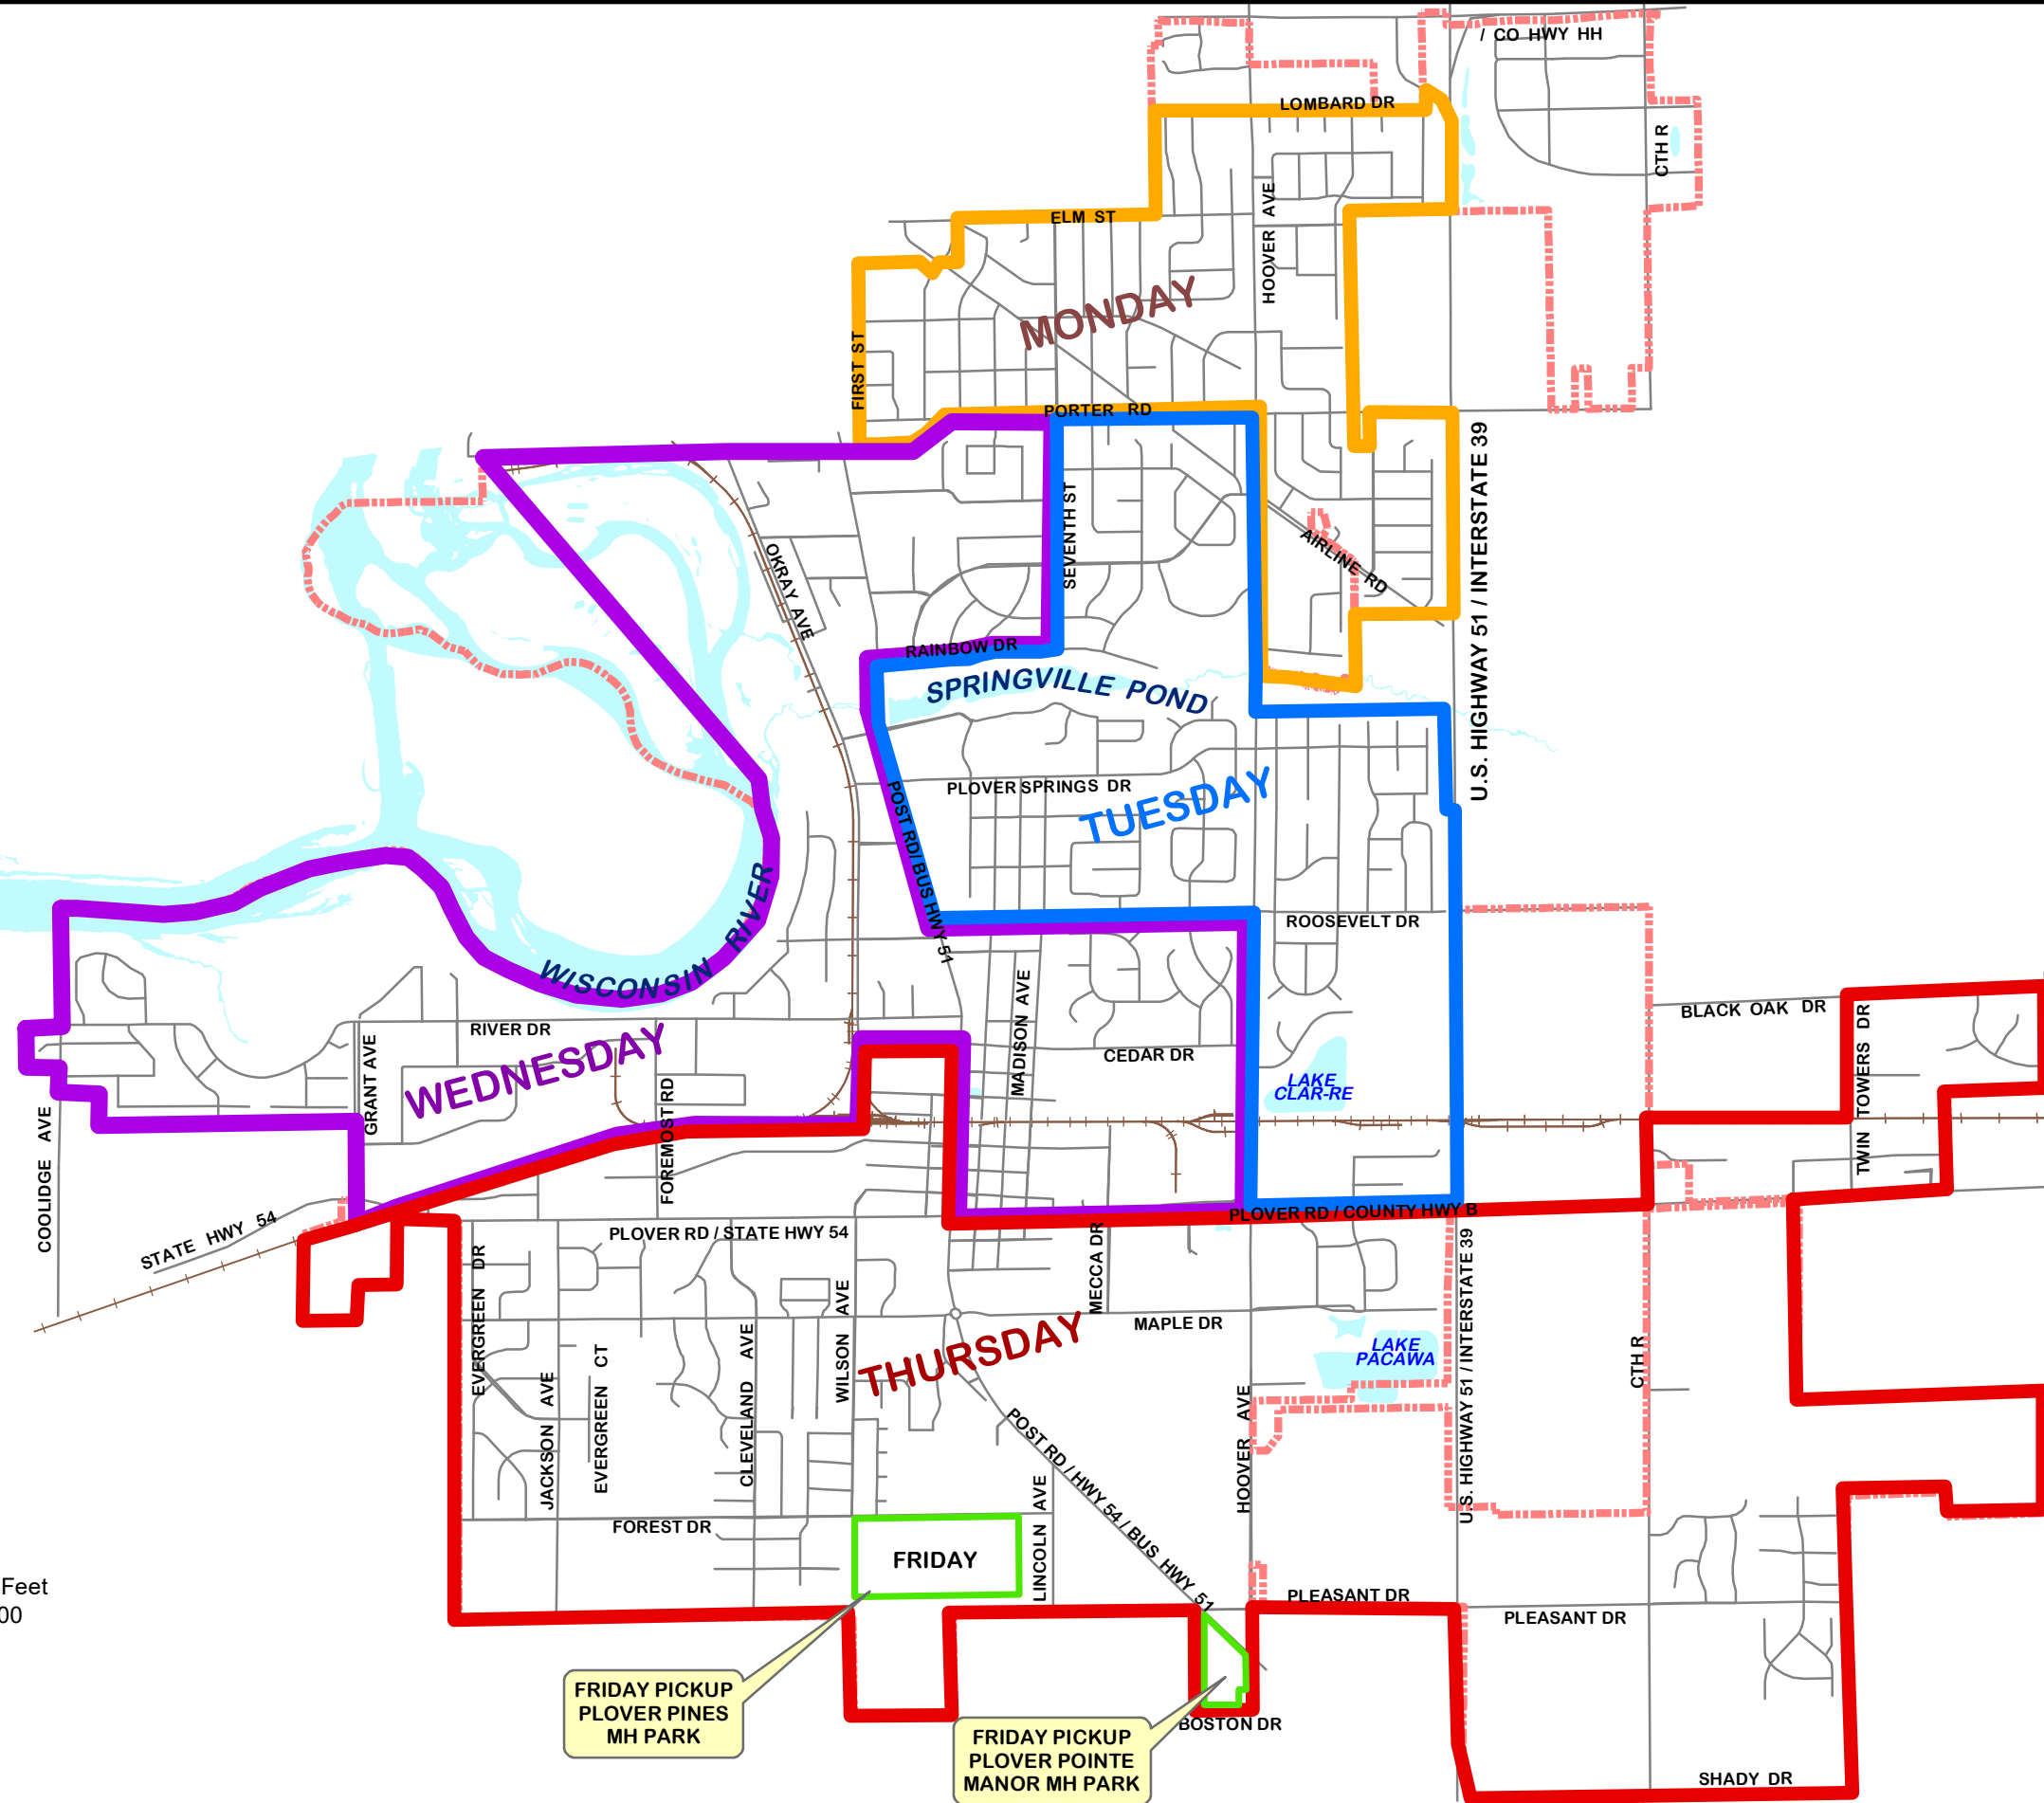

VILLAGE OF PLOVER - REFUSE/RECYCLING PICKUP SCHEDULE MAP

LEGEND

	= MONDAY
	= TUESDAY
	= WEDNESDAY
	= THURSDAY
	= FRIDAY

2020 HOLIDAY PICKUP SCHEDULE

September 7, 2020

Regular Pickup	Holiday Pickup
MONDAY	TUESDAY
TUESDAY	WEDNESDAY
WEDNESDAY	THURSDAY
THURSDAY	FRIDAY

November 26, 2020

Regular Pickup	Holiday Pickup
THURSDAY	FRIDAY
FRIDAY	SATURDAY

December 25, 2020

Regular Pickup	Holiday Pickup
FRIDAY	SATURDAY

2021 HOLIDAY PICKUP SCHEDULE

January 1, 2021

Regular Pickup	Holiday Pickup
FRIDAY	SATURDAY

May 31, September 6, 2021

Regular Pickup	Holiday Pickup
MONDAY	TUESDAY
TUESDAY	WEDNESDAY
WEDNESDAY	THURSDAY
THURSDAY	FRIDAY
FRIDAY	SATURDAY

FRIDAY PICKUP
PLOVER PINES
MH PARK

FRIDAY PICKUP
PLOVER POINTE
MANOR MH PARK